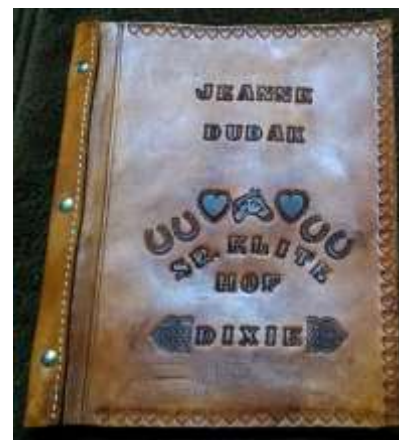

Est. 2013

Raffle

Examples above not actual items, picture to be updated with actual items.

Raffle for Custom ShoeBoy Designs Original Ice Chest and a Custom CGA Chair Both will feature the image below.

Custom CGA State 2018 Leather Pink Sheet/Photo Album, Wine and more!